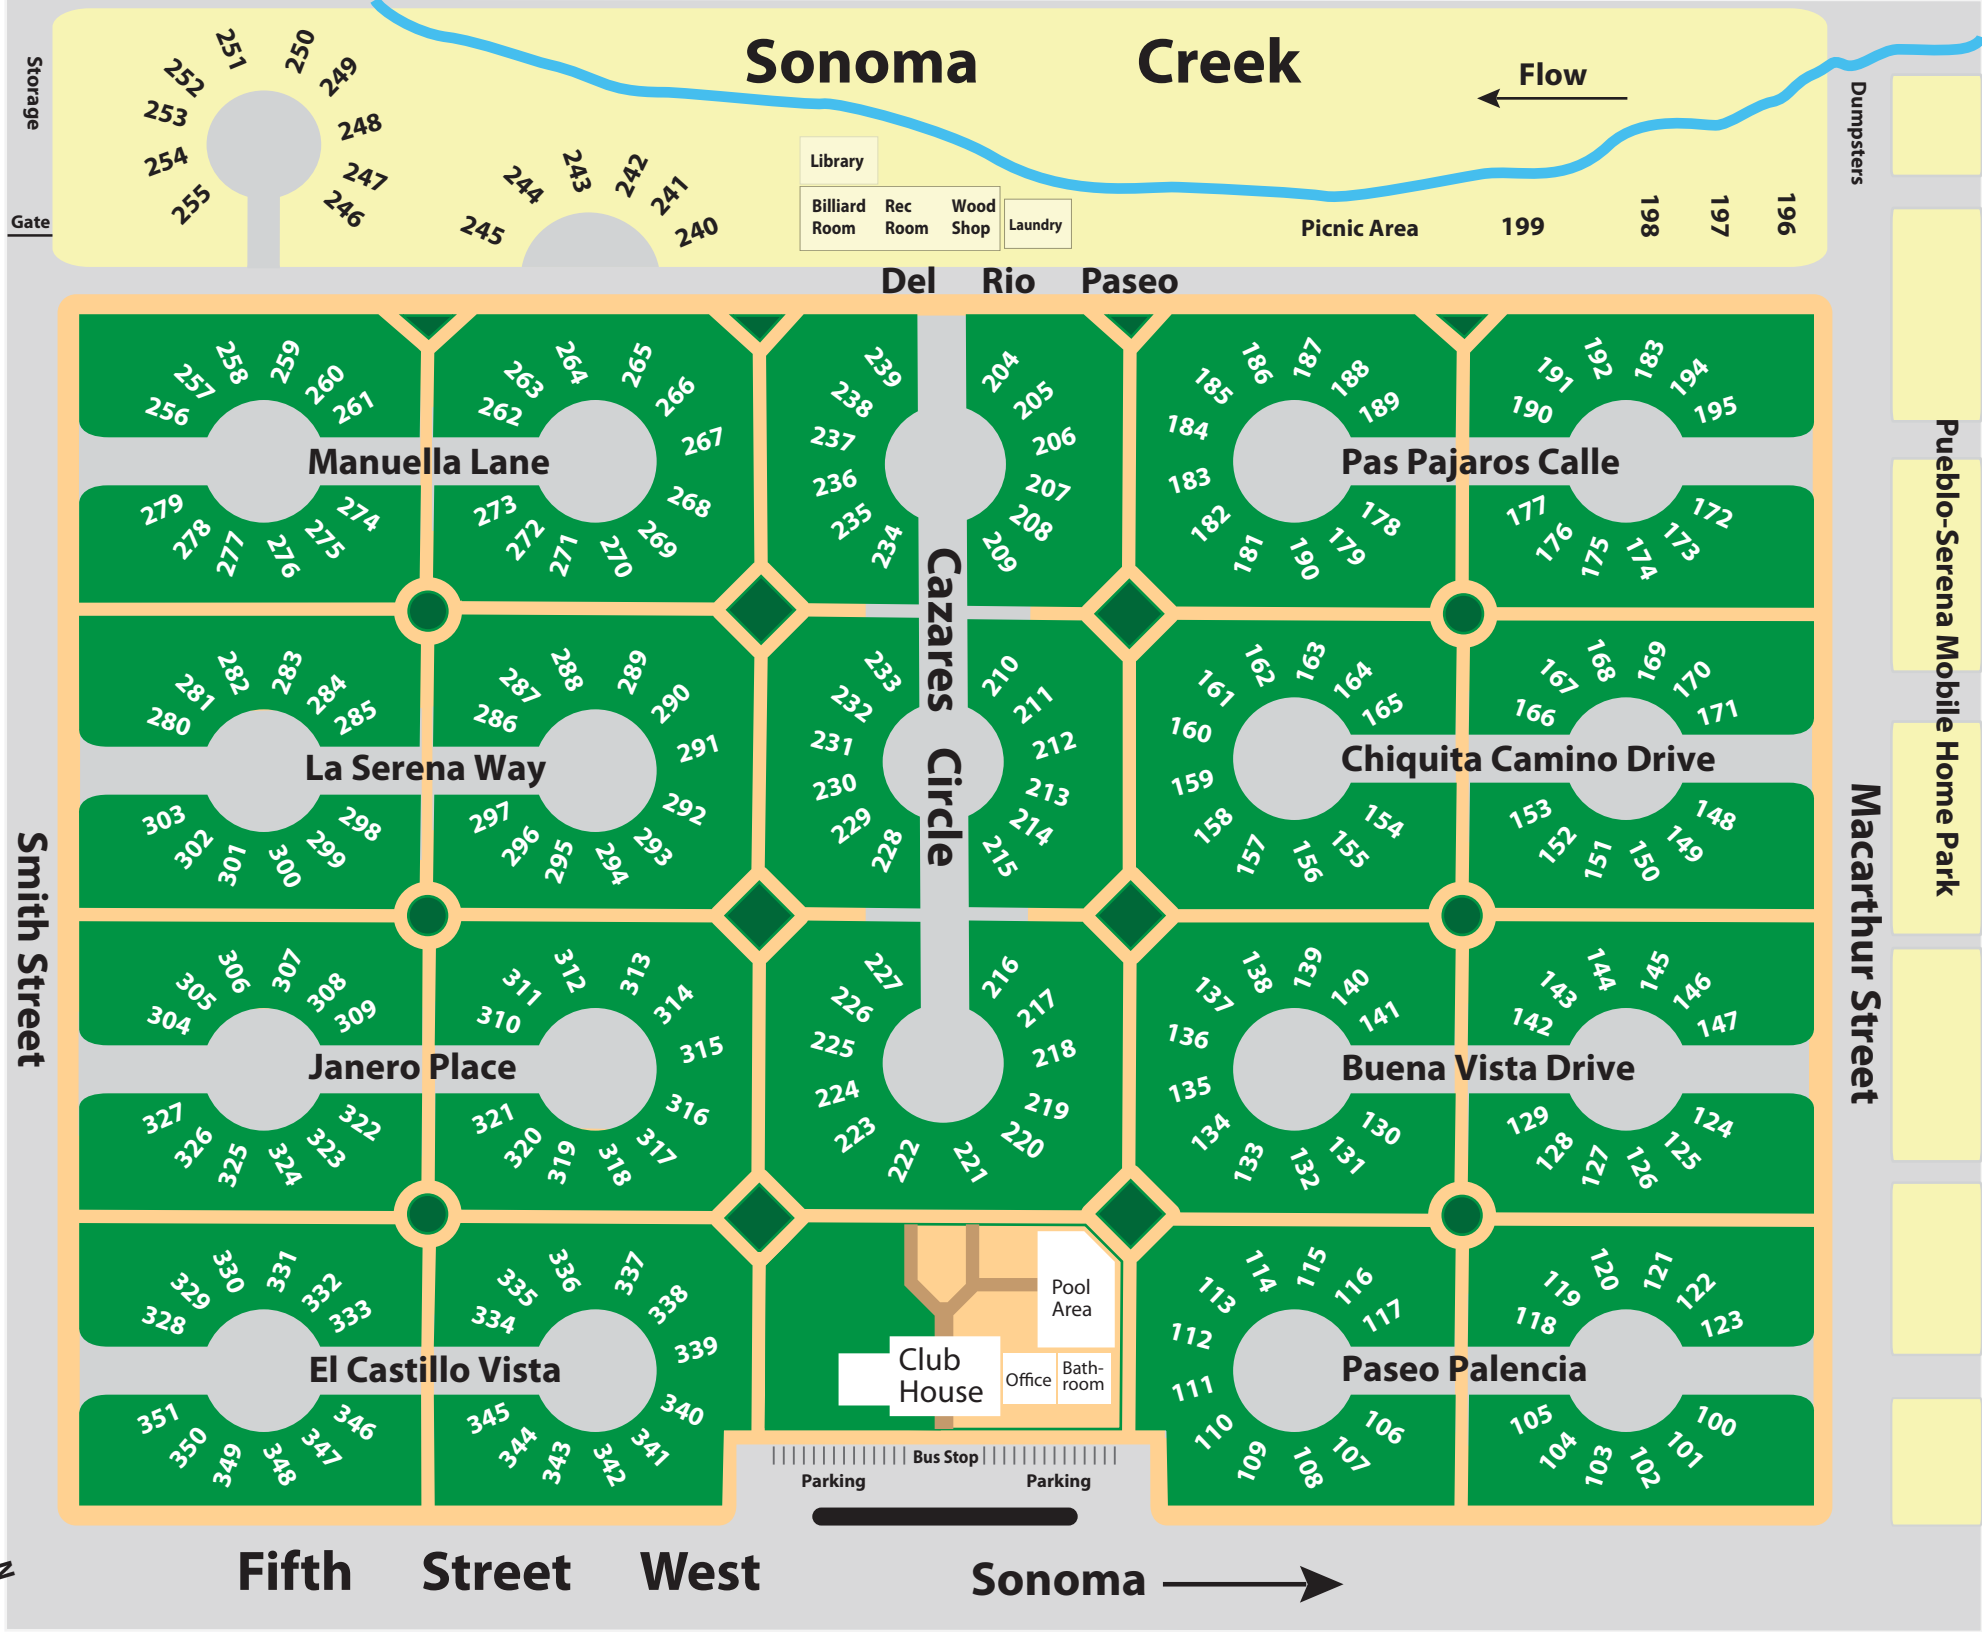

Moon Valley Mobile Home Park

Sonoma Creek

Flow

- Library
- Billiard Room
- Rec Room
- Wood Shop
- Laundry

Picnic Area

199 198 197 196

Del Rio Paseo

Manuella Lane

Pas Pajaros Calle

La Serena Way

Chiquita Camino Drive

Janero Place

Buena Vista Drive

El Castillo Vista

Paseo Palencia

Cazares Circle

Club House

Office

Bath-room

Pool Area

Bus Stop

Parking

Parking

Dumpsters

Pueblo-Serena Mobile Home Park

Macarthur Street

Fifth Street West

Sonoma